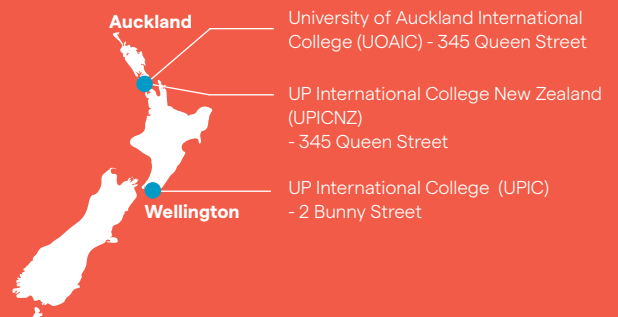

UP International College New Zealand Limited is proudly certified as an official New Zealand FernMark Licensee and ambassador for the New Zealand Story. The FernMark is a trademark that is used by the New Zealand government departments across the world.

International College

Kāreti ki te Ao

The University of Auckland Certificate in Foundation Studies (Level 3) is delivered by UP International College New Zealand Limited trading as University of Auckland International College on behalf of the University of Auckland.