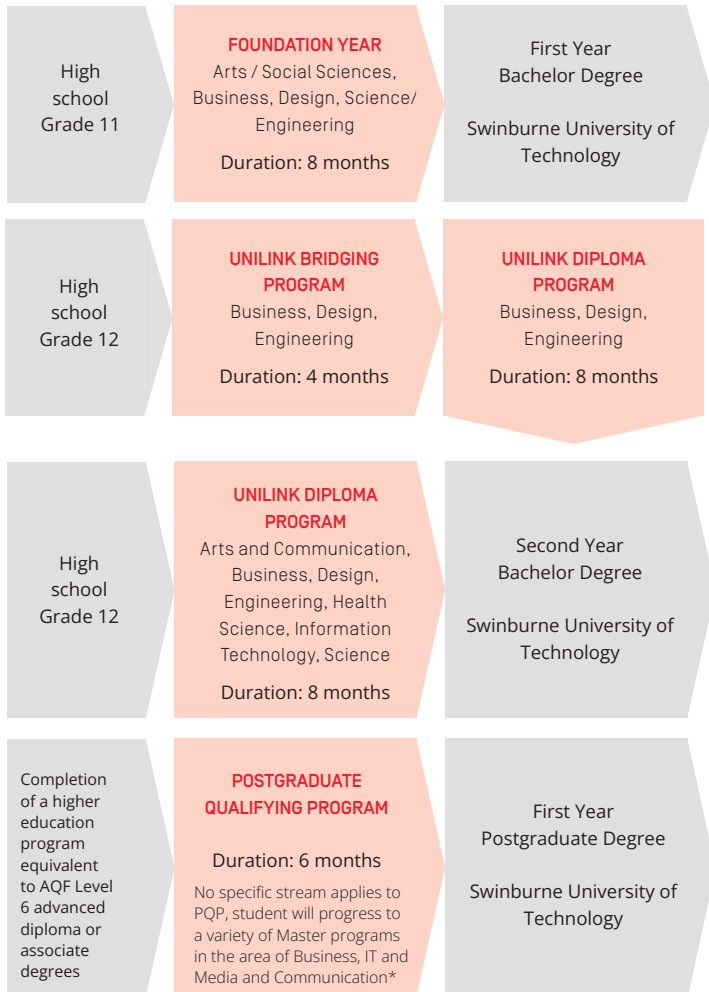

AUSTRALIA

Swinburne Pathways and English programs

_2023

Swinburne is a world-ranked university leading the way in innovation, industry engagement and social inclusion. Our education, high-quality research and industry partnerships create positive change for students, staff and the community.

Swinburne makes it easy for you to progress to further study. Our pathway programs are designed to prepare you for success at university.

We provide a supportive and friendly environment that includes individual attention from teachers. We also offer additional support services to ensure you have a smooth progression to your chosen degree program at Swinburne.

Top 1% globally	We are in the Top 1% of universities worldwide QS World University Rankings 2023
Top 20 in Australia	We rank in Australia's top 20 universities QS World University Rankings 2023
★★★★★	For overall student experience The Good Universities Guide 2023
Top 50 globally	We rank in the top 50 universities under 50 years old QS World University Rankings 2021

Adobe Creative Campus

It doesn't matter if you're studying on-campus, online or outside Australia. As a Swinburne student, you'll enjoy free access to the Adobe Creative Cloud, which includes over 20 different apps.